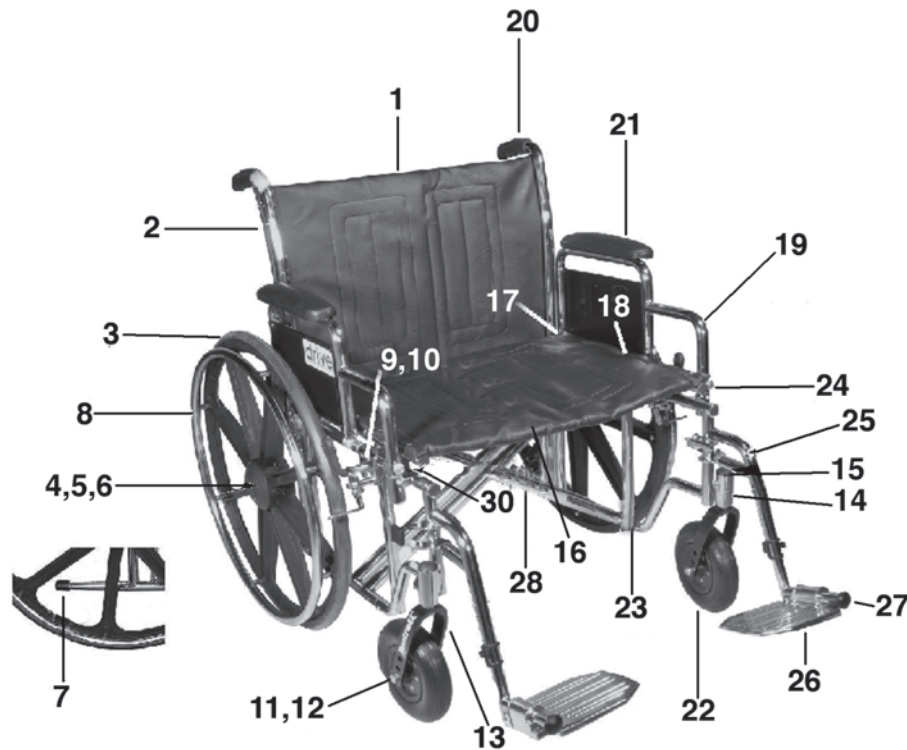

Sentra EC

Serial # 1S, 4S & Y

Legrest	Footrest
Complete Legrest AL-70044 \$69.00 Pr.	Chrome Footplate AL-70043 \$39.00 Pr. Black Plastic Footplate AL-65463 \$39.00 Pr.
Brake	
AL-65861 \$23.95 Pr.	

When Ordering, Specify Left (L) or Right (R)—Sitting in Chair