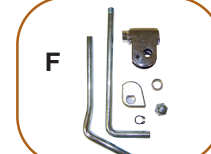

ALCO Classic™ 500 & 300 Wheelchair Parts