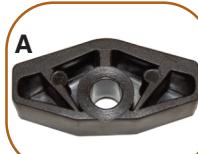

ALCO Classic™ 500 & 300 Wheelchair Parts