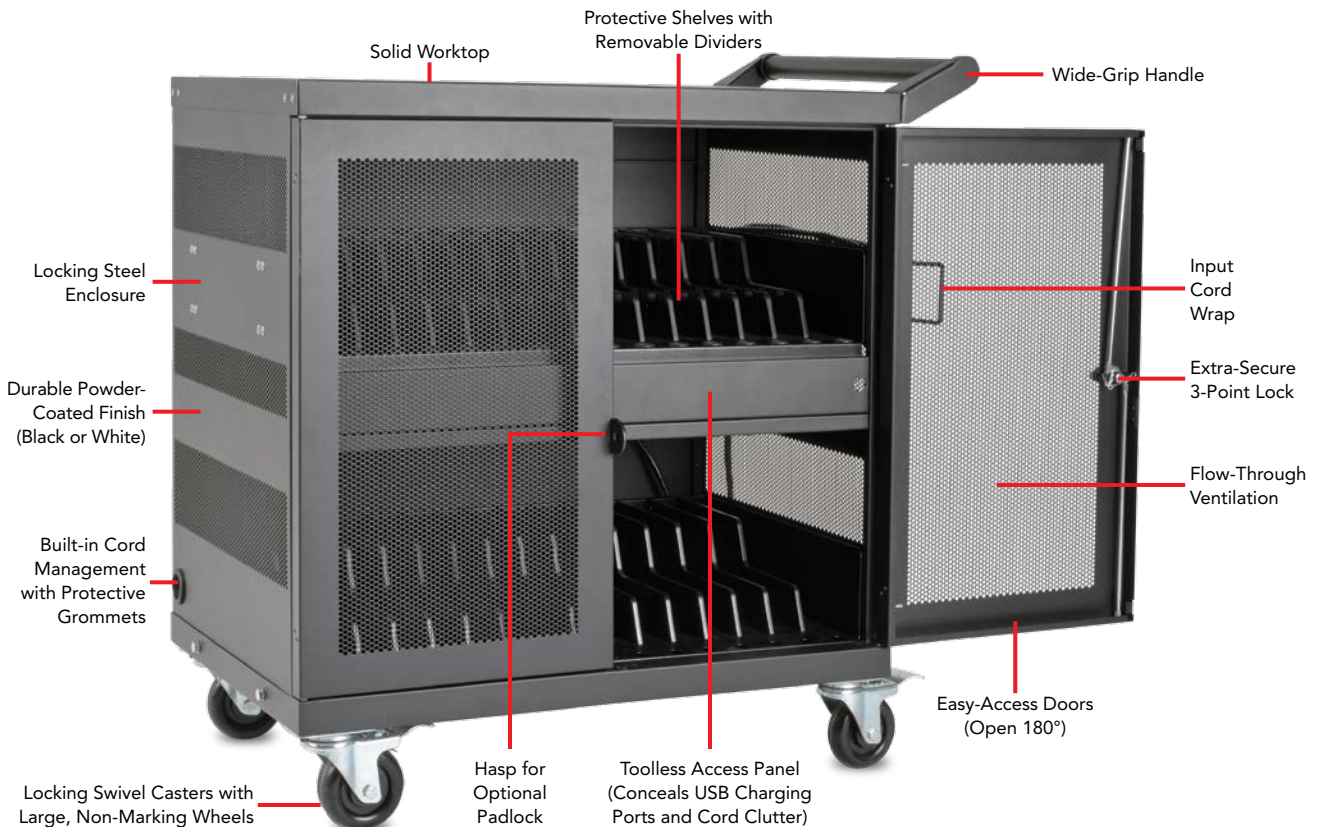

USB & AC Charging Stations

Charge, sync, secure and organize up to 48 tablets or 32 Chromebooks in a locking steel cart or cabinet.

Recommended for:

- iPad® • Android™ • Kindle™ • Surface™
- Chromebook™ • MacBook® • Ultrabook™

Available as wall-mountable cabinets and carts, Tripp Lite charging stations deliver outstanding value where mobile devices are being used, including education, healthcare, retail, commercial, industrial and office settings. They secure up to 48 devices inside a locking steel enclosure, providing high-speed USB or AC charging, convenient syncing, comprehensive protection, clutter-reducing organization and flexible deployment.

“Judges ranked the charging station as sturdy, compact and easy to use. They also praised the efficient use of space for technology storage.”

– Tech & Learning

AL-83974BK USB Charging Station Cart

HIGH-SPEED CHARGING

AL-82860-16 USB Charging Station Cabinet

CLUTTER-REDUCING ORGANIZATION

- Device slots hold laptops up to 17 in.
- Device dividers remove to fit larger devices.
- Built-in cord management reduces cable clutter.
- Doors open 180° for improved access to devices.
- Toolless access panels conceal cord slack, outlets/ports and power adapters, but remove easily for access.
- Staggered outlets fit most power adapters without blocking adjacent outlets