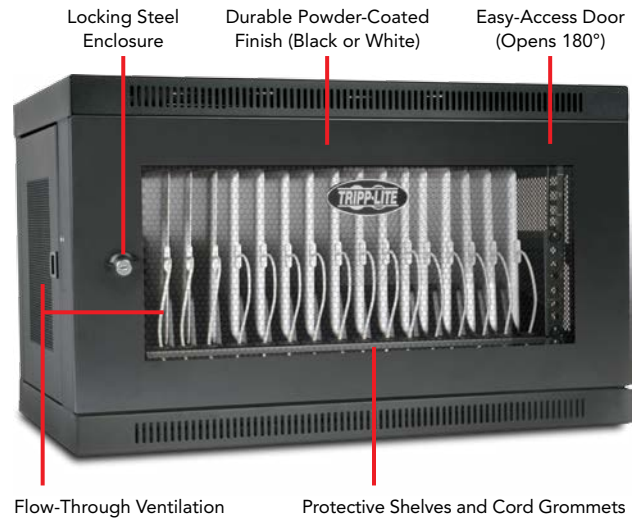

COMPREHENSIVE PROTECTION

- Steel enclosure locks securely with included keys to help prevent device theft, damage or tampering.
- 3-point lock latches doors at top, middle and bottom.
- Powder-coated finish promotes long-term durability.
- Flow-through ventilation helps prevent overheating.
- Protective shelf coating helps prevent device scratches.
- Rubber grommets help prevent cord damage.
- Padlock hasp and cable/chain lock ports support supplemental user-supplied locks

AL-82860-16 USB Charging Station Cabinet