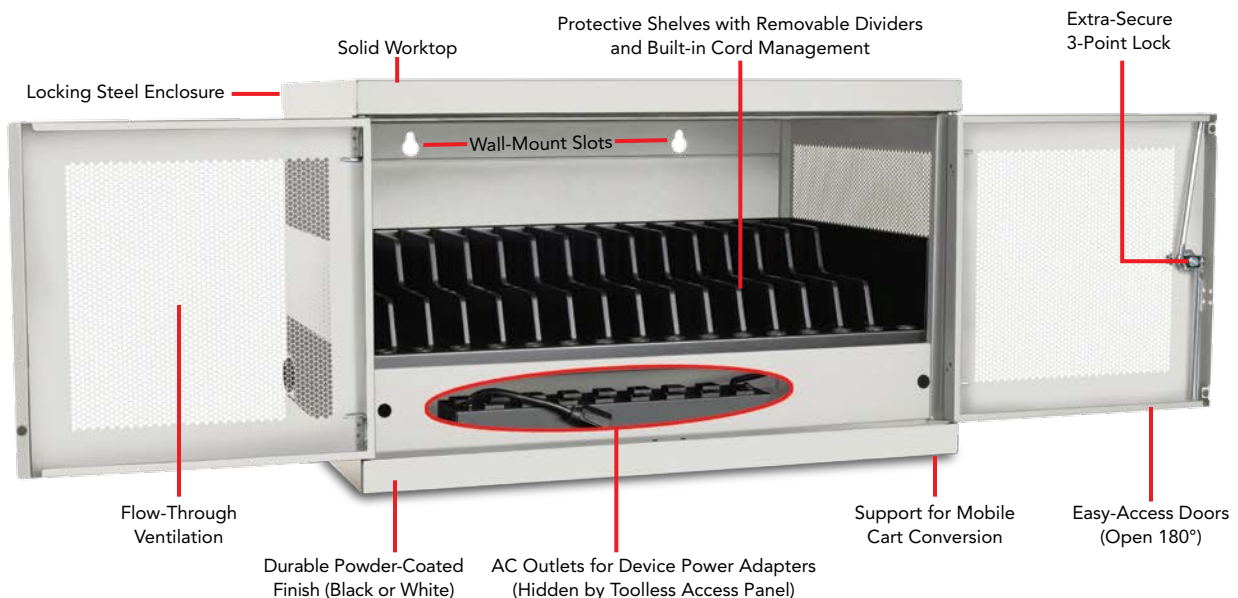

AC charging stations provide a dedicated outlet for each device.

CONVENIENT SYNCING (USB Models)

Connect the USB uplink port to a computer to sync devices. High-bandwidth wired syncing is helpful for updating software, backing up data and returning tablets to standard configurations – without congesting busy Wi-Fi networks. Charging stations are also compatible with wireless syncing.

The USB uplink port connects to a computer for device syncing.

AL-83973WH-16 AC Charging Station Cabinet

COMPREHENSIVE PROTECTION

- Steel enclosure locks securely with included keys to help prevent device theft, damage or tampering.
- 3-point lock latches doors at top, middle and bottom.
- Powder-coated finish promotes long-term durability.
- Flow-through ventilation helps prevent overheating.
- Protective shelf coating helps prevent device scratches.
- Rubber grommets help prevent cord damage.
- Padlock hasp and cable/chain lock ports support supplemental user-supplied locks