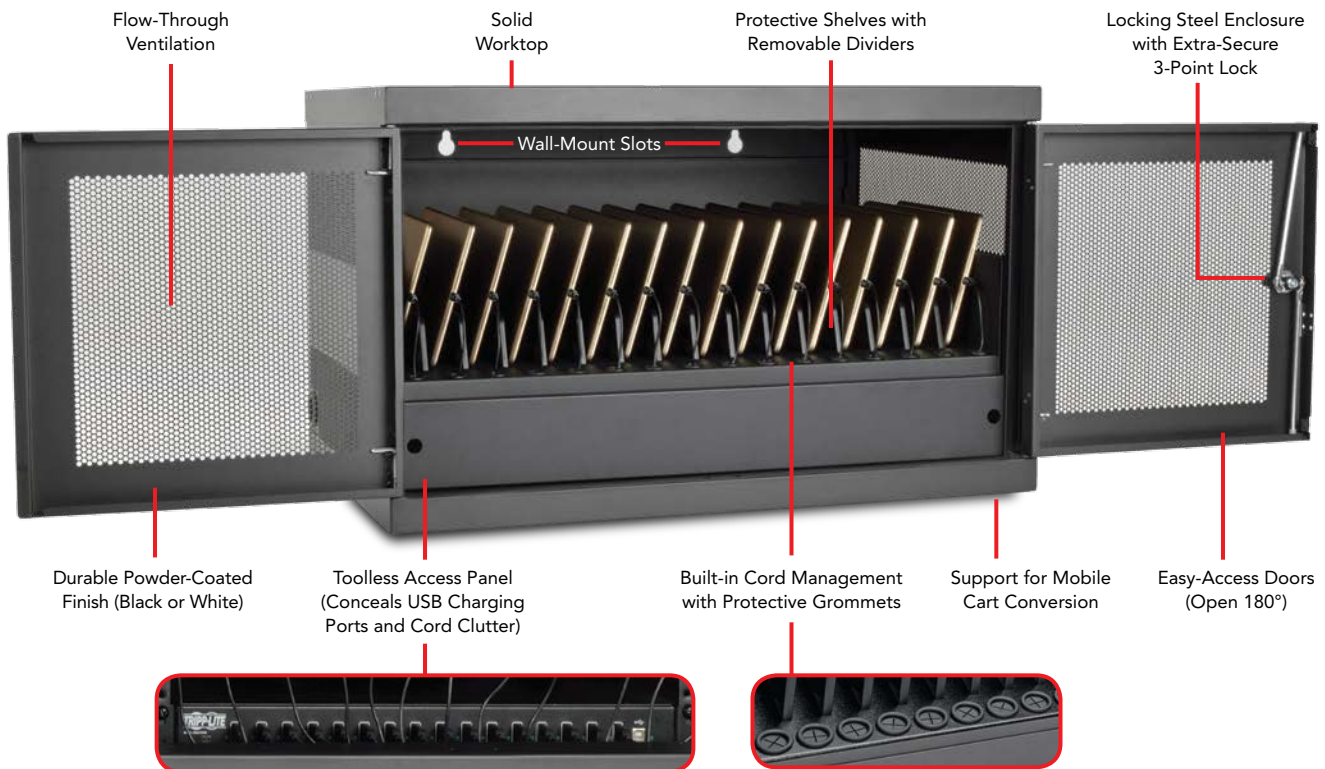

CSC16USB USB Charging Station Cabinet