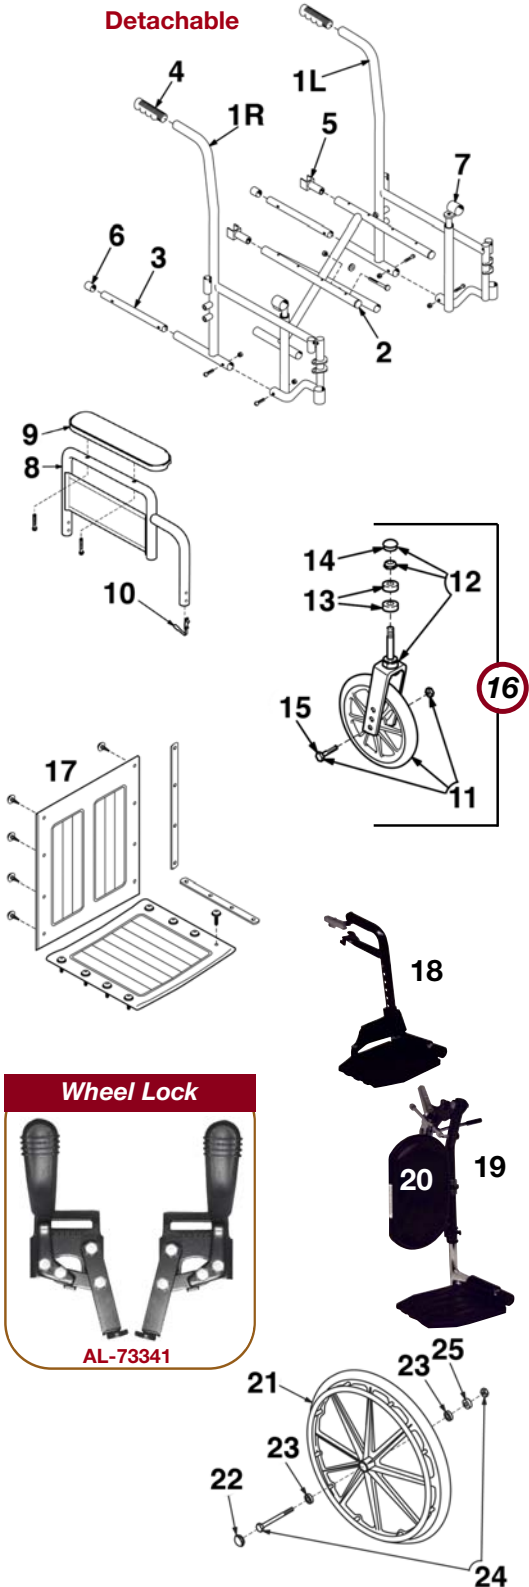

When Ordering, Specify Left (L) or Right (R)—Sitting in Chair

Fig	Description	ALCO Part No.	Price Each
Sideframe			
1R	Sideframe, Fixed Arm, Right*	AL-73312	CALL
1L	Sideframe, Fixed Arm, Left*	AL-73313	CALL
1R	Sideframe, Detach. Arm, Right*	AL-73317	CALL
1L	Sideframe, Detach. Arm, Left*	AL-73318	CALL
2	16"W Crossbrace, (Pair)*	AL-73314	CALL
	18"W Crossbrace, (Pair)*	AL-73315	CALL
	20"W Crossbrace, (Pair)*	AL-73319	CALL
3	Bottom Inner Rail Kit	AL-73316	\$9.95
4	Grip, Black	AL-370B	\$1.95
5	Seat Rail Guide, Black	AL-184B	\$1.95
6	Tipping Sleeve	AL-1741B	\$1.95
7	Seat Slide (Pack of 2)	AL-73320	\$19.95
Arm, Detachable			
8	Desk Length Fixed, No Armpad, (Pair)	AL-73321	\$59.95
	Full Length Fixed, No Armpad, (Pair)	AL-73322	\$59.95
9	Armpad, Desk Length	AL-145BK-A3	\$6.95
	Armpad, Full Length	AL-135BK-A3	\$6.95
	Replacement Armpad Screw	AL-67099	\$0.49
10	Spring Lock	AL-610	\$4.95
Caster			
11	Caster Wheel, Axle & Nut (8"x1")	AL-73323	\$19.95
12	Caster Fork	AL-78453	\$21.95
13	Caster Stem Bearing	AL-252	\$4.95
14	Caster Dust Cap	AL-70120	\$4.95
15	Caster Axle & Nut	AL-2237	\$2.95
16	Complete Caster (fork & wheel) 8"x1" rubber tire	AL-73325	\$39.95
Upholstery			
17	16"W Back Upholstery, Black	AL-73326	\$39.95
17	18"W Back Upholstery, Black	AL-73327	\$39.95
17	20"W Back Upholstery, Black	AL-73328	\$39.95
17	16"W x 16"D Seat Upholstery, Black	AL-73329	\$39.95
17	18"W x 16"D Seat Upholstery, Black	AL-73330	\$39.95
17	20"W x 16"D Seat Upholstery, Black	AL-73331	\$39.95
Front Rigging, Detachable			
18	Footrest, (Pair)	AL-73332	\$59.95
19	Elevating Legrest, (Pair)	AL-73333	\$89.95
20	Calf Pad, Black (Pair)	AL-66068BK-A3	\$24.95
Rear Wheel			
21	Rear Wheel w/Handrim, 24" x 1" Rubber Tire	AL-78475	\$49.00
22	Hub Cap (Pack of 10)	AL-73335	\$9.95
23	Wheel Bearing	AL-59705A	\$7.95
24	Rear Axle & Nut for Fixed-Arm Sideframe	AL-73336	\$19.95
24	Rear Axle & Nut for Detach-Arm Sideframe	AL-73337	\$3.95
25	Spacer (Pack of 10)	AL-73338	\$9.95
Accessories for Traveler® SE			
N/S	Wheel Lock for Fixed-Arm, Push to Lock, (Pair)	AL-73339	\$19.95
N/S	Wheel Lock for Detach. Arm, Push to Lock, (Pair)	AL-73341	\$19.95
N/S	Brake Tip, Wheel Lock	AL-78486	\$2.95