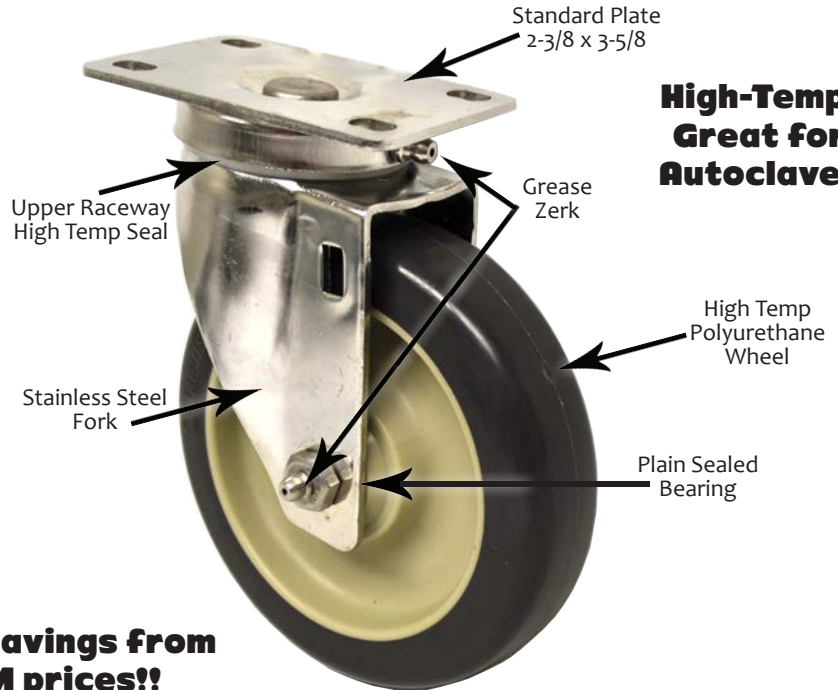

Cart Washable Casters

Up to 270°

Heat Master Casters

- » Temperature range up to 270° constant
- » Stainless steel housing with stainless steel lube fitting on axle & swivel with neoprene seals on swivel for grease retention, eliminating lubrication loss during cleaning
- » Wheel supplied with plain bearing
- » Maintenance free
- » 1 year warranty

**High-Temp!
Great for
Autoclaves**

**60% savings from
OEM prices!!**

Mountings	
Code	Description
1	Plate
2	Plate with Brake
3	Rigid
4	Metro Round Post (0.845)
5	Metro Round Post with Brake (0.845)
6*	Expandable
7*	Expandable with Brake
*High temp washable only	

Standard Plate Size: 2-3/8" x 3-5/8" Bolt Hole Pattern 1-3/4" x 3" (5/16" Bolt)						
STERILIZER/AUTOCLAVABLE 270°				HIGH TEMP WASHABLE 180°		
	Swivel	Swivel with Brake	Rigid	Swivel	Swivel with Brake	Rigid
Wheel Diam	ALCO Part No.	ALCO Part No.	ALCO Part No.	ALCO Part No.	ALCO Part No.	ALCO Part No.
5"	AL-82937-1	AL-82937-2	AL-82937-3	AL-82938-1	AL-82938-2	AL-82938-3

Velcro® included • Latex-Free

Operating | Emergency Room

SURGICAL TABLE PADS

- » Waterfall edge construction
- » Fluid & stain resistant
- » X-ray permeable
- » Antimicrobial
- » Latex-free

IV POLES

	Foot Adjustable	Hand Adjustable
6-Hook, 6-Leg Base	N/A	AL-81936
4-Hook, 6-Leg Base	N/A	AL-81937
4-Hook, 5-Leg Base	AL-56584	AL-69456
2-Hook, 5-Leg Base	AL-56584A	AL-69455
4-Hook, 4-Leg Base	AL-56584B	AL-69454
2-Hook, 4-Leg Base	AL-56584C	AL-69453
4-Hook, Nestable!	N/A	AL-79245