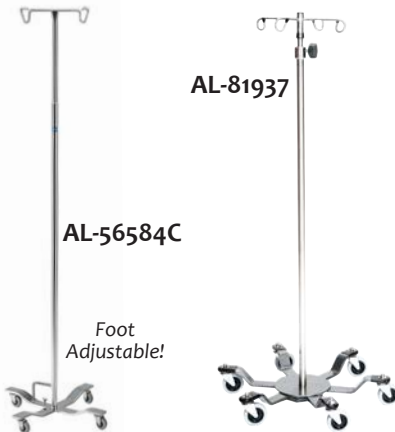

Surgical Table Accessories

Armboard Assemblies

Description	ALCO Part No.
Standard Armboard Without Pad	AL-63013
Standard Armboard with 2" Pad	AL-58309

Replacement Pads

Size	ALCO Part No.
1" x 6" x 26" Pad Only	AL-58311-02
2" x 6" x 26" Pad Only	AL-58311-03
3" x 6" x 26" Pad Only	AL-58311-04
4" x 6" x 26" Pad Only	AL-58311-05

Velcro® included • Latex-Free

Operating | Emergency Room

SURGICAL TABLE PADS

- » Waterfall edge construction
- » Fluid & stain resistant
- » X-ray permeable
- » Antimicrobial
- » Latex-free

IV POLES

	Foot Adjustable	Hand Adjustable
6-Hook, 6-Leg Base	N/A	AL-81936
4-Hook, 6-Leg Base	N/A	AL-81937
4-Hook, 5-Leg Base	AL-56584	AL-69456
2-Hook, 5-Leg Base	AL-56584A	AL-69455
4-Hook, 4-Leg Base	AL-56584B	AL-69454
2-Hook, 4-Leg Base	AL-56584C	AL-69453
4-Hook, Nestable!	N/A	AL-79245

GEL POSITIONERS

Donut **AL-62864**
Horseshoe **AL-62866**

Head Pad with Centering Dish **AL-85934**
Head Pillow with Centering Dish **AL-62867**

Multi-Positioner Pillow **AL-85945**
Flat Bottom Chest Roll **AL-62879**