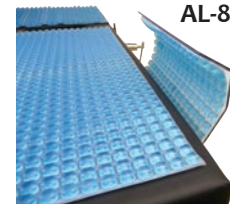

Velcro® included • Latex-Free

Operating | Emergency Room

SURGICAL TABLE PADS

- » Waterfall edge construction
- » Fluid & stain resistant
- » X-ray permeable
- » Antimicrobial
- » Latex-free

IV POLES

	Foot Adjustable	Hand Adjustable
6-Hook, 6-Leg Base	N/A	AL-81936
4-Hook, 6-Leg Base	N/A	AL-81937
4-Hook, 5-Leg Base	AL-56584	AL-69456
2-Hook, 5-Leg Base	AL-56584A	AL-69455
4-Hook, 4-Leg Base	AL-56584B	AL-69454
2-Hook, 4-Leg Base	AL-56584C	AL-69453
4-Hook, Nestable!	N/A	AL-79245

GEL POSITIONERS

Donut **AL-62864**
Horseshoe **AL-62866**

Head Pad with Centering Dish **AL-85934**
Head Pillow with Centering Dish **AL-62867**

Multi-Positioner Pillow **AL-85945**
Flat Bottom Chest Roll **AL-62879**

Cubz Gel Table Pad **AL-85964**
Cubz Gel Sheet **AL-85965**