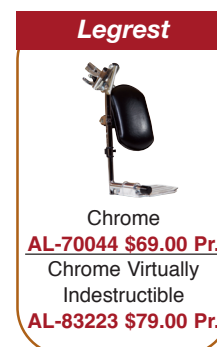

# ALCO Classic™ 300 & 500 Recliner Parts 20", 22", 24" Width

**Legrest**  
 Chrome  
**AL-70044 \$69.00 Pr.**  
 Chrome Virtually  
 Indestructible  
**AL-83223 \$79.00 Pr.**  
 Universal 1-3/8" Hole Spacing

Fig	Description	ALCO Part No.	Price Each
1	Pillow	AL-78508	\$11.95
2	Headrest Upholstery—20"	AL-78507-20	\$14.95
	Headrest Upholstery—22"	AL-78507-22	\$15.95
	Headrest Upholstery—24"	AL-78507-24	\$16.95
3	Back Upholstery—20"	AL-78502-A3	\$30.95
	Back Upholstery—22"	AL-83756-A3	\$32.95
	Back Upholstery—24"	AL-83711-A3	\$34.95
4	Upholstery Hardware	AL-81330	\$1.95
5	Arm Pad	AL-145BK-A3	\$6.95
	Replacement Armpad Screw	AL-67099	\$0.49
6	Armrest (Pair)	AL-78498	\$59.95
7	Seat Upholstery—20"	AL-78499-A3	\$19.95
	Seat Upholstery—22"	AL-83695-A3	\$21.95
	Seat Upholstery—24"	AL-83766-A3	\$23.95
8	Armrest Button	AL-78487	\$1.95
9	Legrest Ratchet Assembly	AL-79003	\$23.95
10	Legrest Complete (Pair)	AL-70044	\$69.00
10	Indestructible Legrest (Pair)	AL-83223	\$79.00
11	Calf Pad (Pair)	AL-66068BK-A3	\$24.95
12	End Cap	AL-1742B	\$1.95
13	Metal Footplate, Chrome	AL-64218	\$19.95
14	Dust Cap	AL-78459A	\$1.95
15	Front Fork	AL-78454A	\$9.95

Pr.  
Pr.  
Pr.

Fig	Description	ALCO Part No.	Price Each
15A	Journal Bearings	AL-78458A	\$4.95
16	8" Wheel (20" only)	AL-78463	\$14.95
	8x2 front wheel—Hard (closed Spoke) (complete with bearings) (22"-24")	AL-86111	\$34.00
17	Axle Bolt-Nut	AL-78456	\$4.95
17A	Front Wheel Bearings	AL-78462	\$4.95
18	Brake	AL-78484	\$23.95
18A	Brake Tip	AL-78485	\$0.95
19	24" Rear Wheel Complete	AL-78475	\$39.95
19A	Hubcap	AL-78473	\$0.95
19B	Bearings	AL-2228A	\$4.95
19C	Axle Bolt-Nut	AL-78468	\$1.95
20	Anti-Tipper	AL-78444	\$9.95
21	Handrim	AL-78470	\$12.95
22	Piston, Left	AL-75844	\$59.95
	Piston, Right	AL-75843	\$59.95
23	Knob	AL-78451	\$1.95
24	Brake Lever & Cable	AL-78450	\$19.95
25	Handgrip	AL-70116	\$1.95
N/S	Spreader Bar—20"	AL-78452-20	\$12.95
	Spreader Bar—22"	AL-78452-22	\$13.95
	Spreader Bar—24"	AL-78452-24	\$14.95
N/S	Seat Belt	AL-326	\$19.95